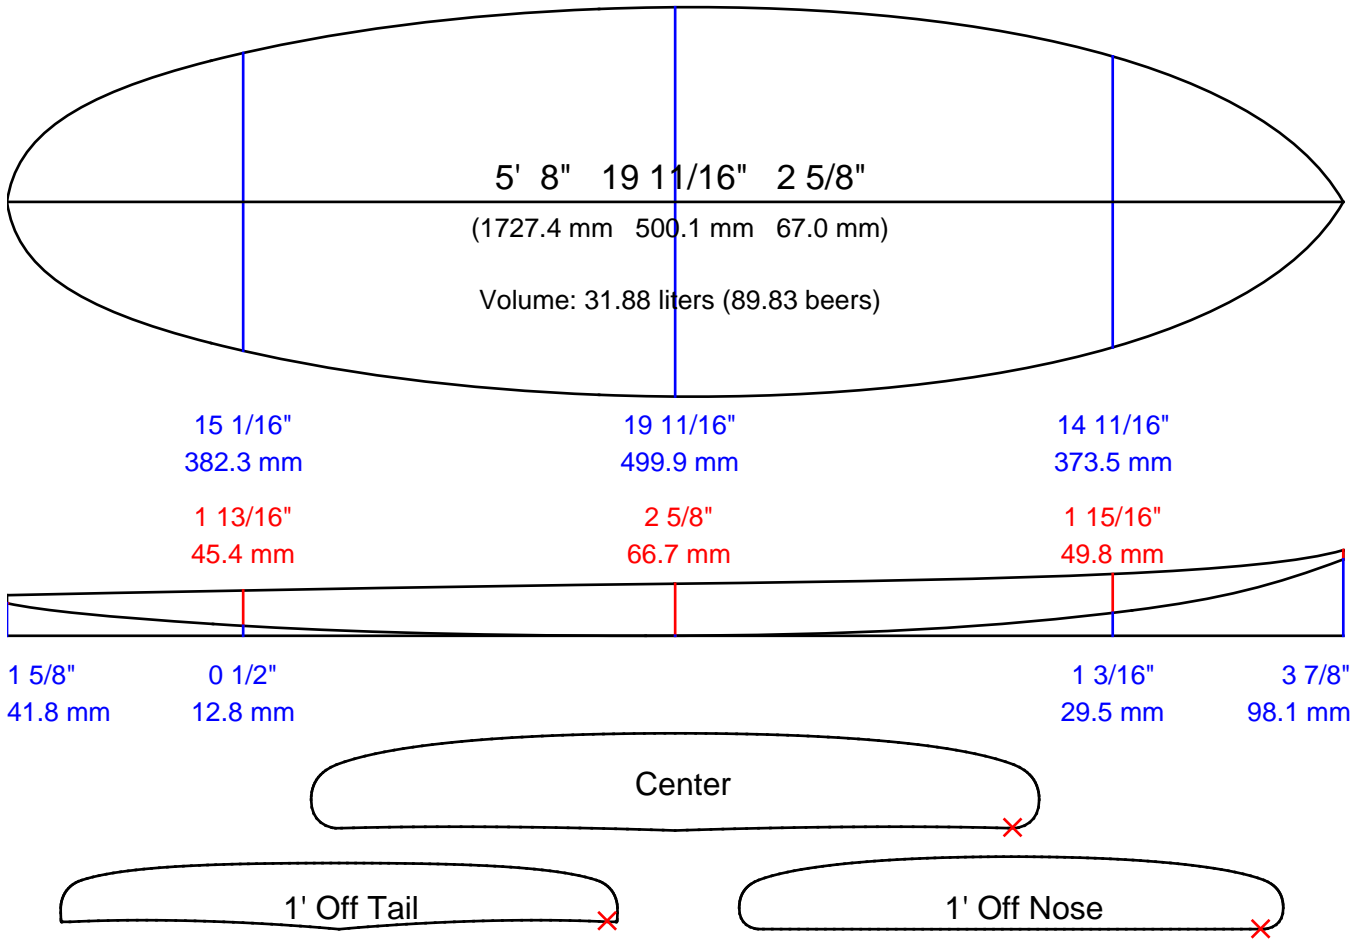

AKU SHAPER

Customer:

Date: 6 mai 2015

Length: 5' 8" (1727.4)

Width: 19 11/16" (500.1)

Thickness: 2 5/8" (67.0)

Tail Stop: 35 7/16" (900.0)

File: Diver Pod 5'8

Blank:

Designed by:

Measurements are center, one foot in and one foot back, over curve.

Comments: